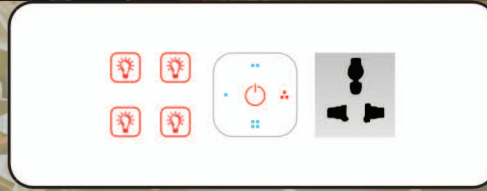

6M & 8M TOUCH PANEL

SR. NO.	MODEL NO	ON/OFF	FAN REGULATOR	SOCKET POINT	DIMMER	CURTAIN CONTROL
1	MTM-10-0-0-0	10	0	0	0	0
2	MTM-8-1-0-0-0	8	1	0	0	0
3	MTM-6-1-0-1-0	6	1	0	1	0
4	MTM-4-1-1-0-0	4	1	1	0	0
5	MTM-8-0-1-0-0	8	0	1	0	0
6	MTM-4-0-1-2-0	4	0	1	2	0

Key Features

- ★ 6M & 8M Touch Panel with 10 On/Off
- ★ 6M & 8M with 8 On/Off & 1 Fan Regulator
- ★ 6M & 8M with 6 On/Off & 1 Fan Regulator & 1 Dimming
- ★ 6M & 8M with 4 On/Off & 1 Fan Regulator & 1 Socket
- ★ 6M & 8M with 8 On/Off & 1 Socket
- ★ 6M & 8M in 4 On/Off & 1 Socket & 2 Dimming

morpheus

Technology That You Can Enjoy