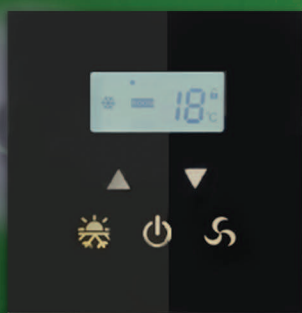

morpheus

Technology That You Can Enjoy

Hotel Guest Room Management System (HGRMS)

ELECTRONIC KEYTAG WITH CARD

Keycard is an energy saving device. It activates the room power when guests insert RFID card into it. The room power is deactivated as the card is removed from the slot with the delay of 5 to 15 seconds.

morpheus

Technology That You Can Enjoy

Hotel Guest Room Management System (HGRMS)

Hotel Thermostat panel (HVAC)

The hotel thermostat panel controls the HVAC system, it activates the room cooling and heating system. It is a touch based glass finish device with a small display.

Features

- + Fan speed control
- + HVAC Controller
- + Auto cooling mode
 - + Valve control
- + Controls HVAC system of a room

morpheus

Technology That You Can Enjoy

FOUR WAYS TO CONTROL YOUR CURTAIN

01 WORKS WITH SMART DEVICES
ADAPTABLE TO ALEXA AND GOOGLE ASSISTANT